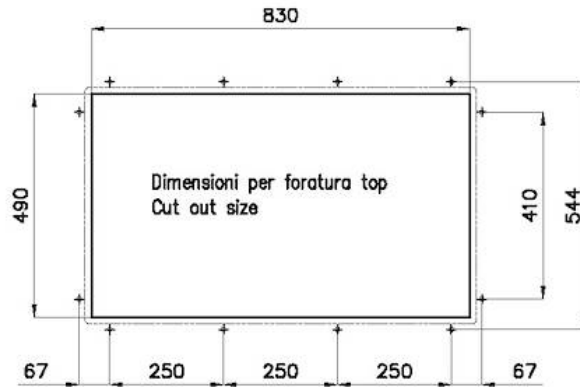

Finish Foster brushed

Base 90 cm

Width 86 cm

Dimensions 860 x 520 mm

Bowl dimension 830 x 350 mm

Built-in hole [View technical data sheet](#)

Standard fittings Fixing hooks, gasket, drain, overflow and siphon, boxed packing

8100 618 (in dotazione/supplied with sink)

3780 000 **Level "in trough"/Livello "canale"**

Compatible accessories/Accessori compatibili:

8151 004

8100 618
POSIZIONATA A FILO VASCA / EDGE POSITIONING

8100 618
POSIZIONATA SUL FONDO / BOTTOM POSITIONING

Filotop

FT

SPT

Sottotop

GALLERY

EQUIPMENT

Black grid
8100 618

Iroko-wood chopping board
8643 117