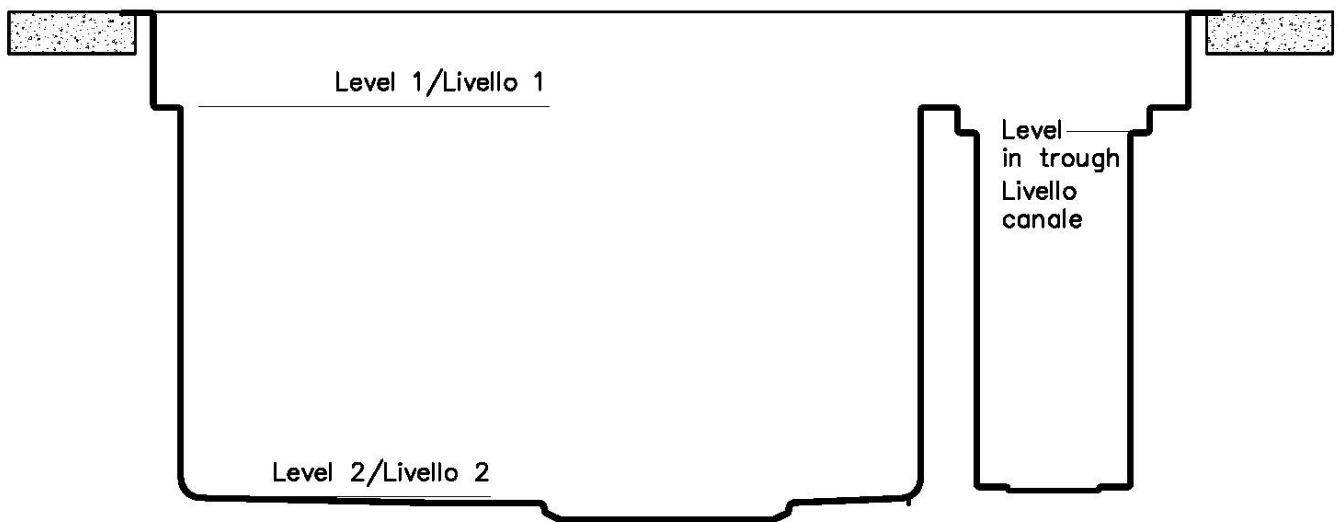

3780 000 Accessories / Accessori

The "rails" system makes it possible to use a combination of numerous accessories. Grids, chopping boards, utensils' ranging system, bowls and containers of different dimensions can be alternated in the workspace with a simple gesture, and can easily be stacked, in order to be on hand at all times.

Il sistema di "corsie" rende possibile l'utilizzo combinato di innumerevoli accessori. Griglie, taglieri, portautensili, vaschette e contenitori di varie dimensioni si alternano nella zona di lavoro con un semplice gesto e possono essere impilati, sempre a portata di mano.