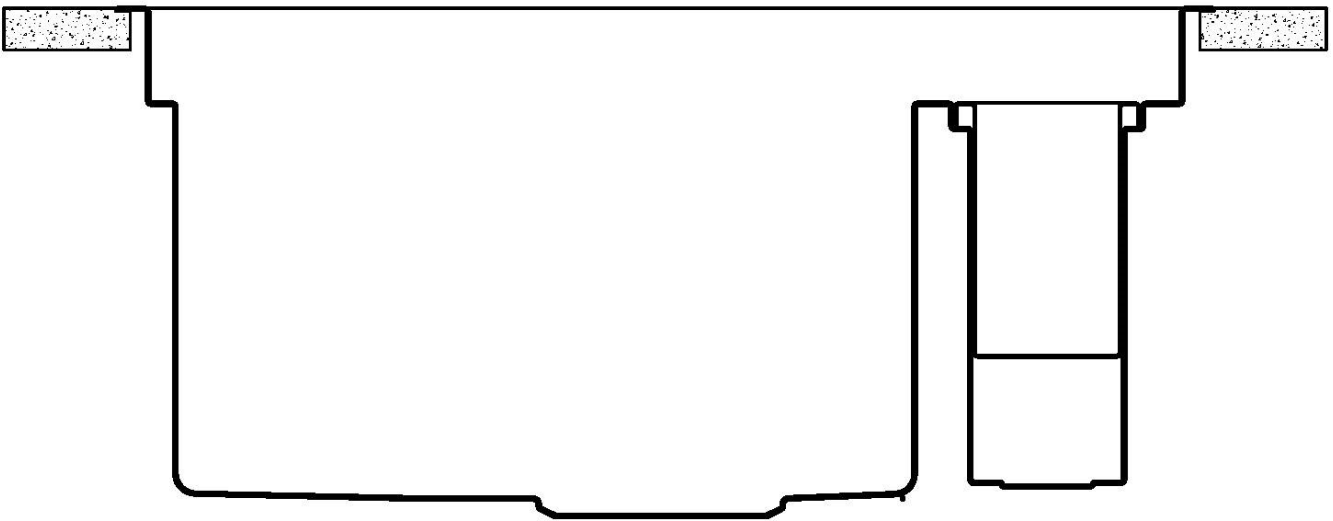

3780 000 **Level "in trough"/Livello "canale"**

Compatible accessories/Accessori compatibili:

8151 004