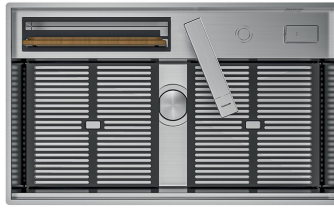

Sink Galante

Flush-mount | Top-mount | Undermount

Kitchen Sinks

Code: 3780 000

DETAILS

Edge/Installation Type Flush-mount | Top-mount | Undermount

Material AISI 304 stainless steel

Texture Brushed in line

Filotop

FT

SPT

Sottotop

GALLERY

EQUIPMENT

Black grid
8100 618

Iroko-wood chopping board
8643 117