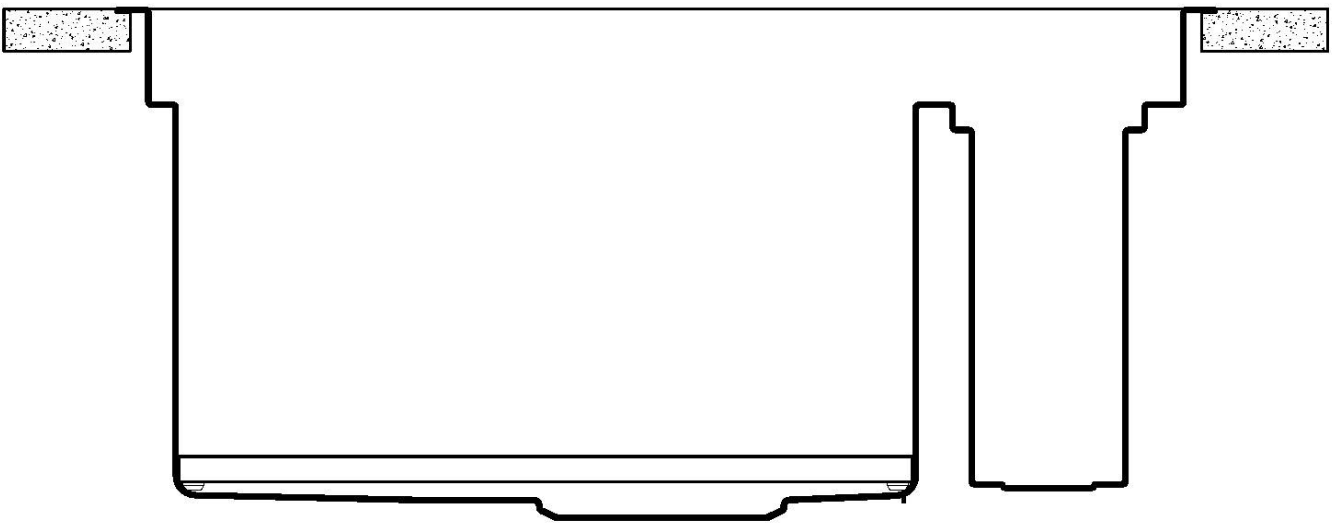

3780 000 **Level 2/Livello 2**

Compatible accessories/Accessori compatibili:

8100 618 (in dotazione/supplied with sink)