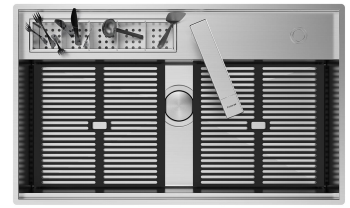

Sink Galante

Flush-mount | Top-mount | Undermount

Kitchen Sinks

Code: 3780 000

DETAILS

Edge/Installation Type Flush-mount | Top-mount | Undermount

Material AISI 304 stainless steel

Texture Brushed in line

Basket 3,5" waste fitting The drain is equipped with a large 3.5" drain, with the practical basket cap that prevents the discharge of solid parts.

Deep bowls This bowls reach an important depth, over 20 cm, thanks to the advanced production technology, that can be offer great capiciency and practicity in all the washing operations.

Filotop

FT

SPT

Sottotop

GALLERY

EQUIPMENT

Black grid
8100 618

Iroko-wood chopping board
8643 117